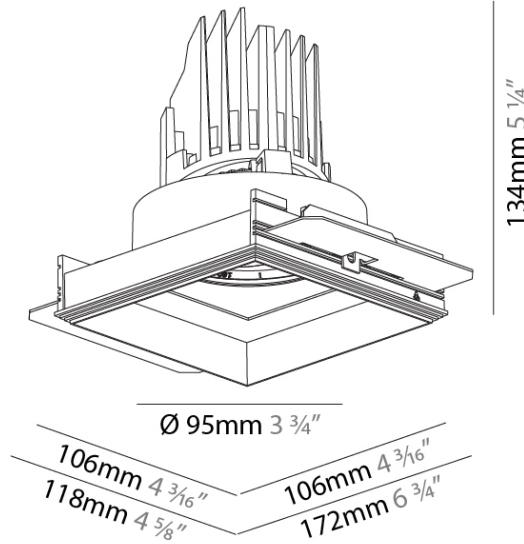

ELECTRICAL

Lamp Type: LED (Zhaga Standard)

Input Wattage (W): 13.2 / 16.5

Total Output Wattage (W): 12.1 / 14.7

Dimming: Tri-Mode (Non-Dimming and Phase Dimming (120Vac only) and 0-10V Dimming)

Driver Included: No

Driver Location: Recessed Housing

Driver Type: Constant Current - Universal

Driver Class: Class 2

Housing: See components

Input Voltage (V): 120 - 277

Constant Current (MA): 350

LED

Number of LEDs: 1

Color Temperature (°K): 2700 / 3000 / 3500 / 4000

Max. Delivered Lumen (lm): 850 / 950 / 1019 / 1040

Nominal Lumen (lm): 960 / 1070 / 1156 / 1180

CRI: >90 CRI

Efficiency (%): 88.5

Lamp Life (hrs): 50000

Upon Request: RGB-W Tunable White Special Color Temperature Special LED

OPTICAL

Reflector?: 10

Adjustability: Rotational 355°; Tilt 30°

Upon Request: Special Beam Angles

RATINGS AND CERTIFICATIONS

© 2024 Zaneen LLC, 10000 180-3382, F 416-247-9319, www.zaneen.com

Available for international specifications by adding "INT" at the end of the existing Model #. For assistance on 'custom' specifications, contact zteam@zaneen.com. In a constant effort to supply the best product, we reserve the right to change specifications or materials without notice. The most recent specification sheets are found at zaneen.com

IP rating: IP20